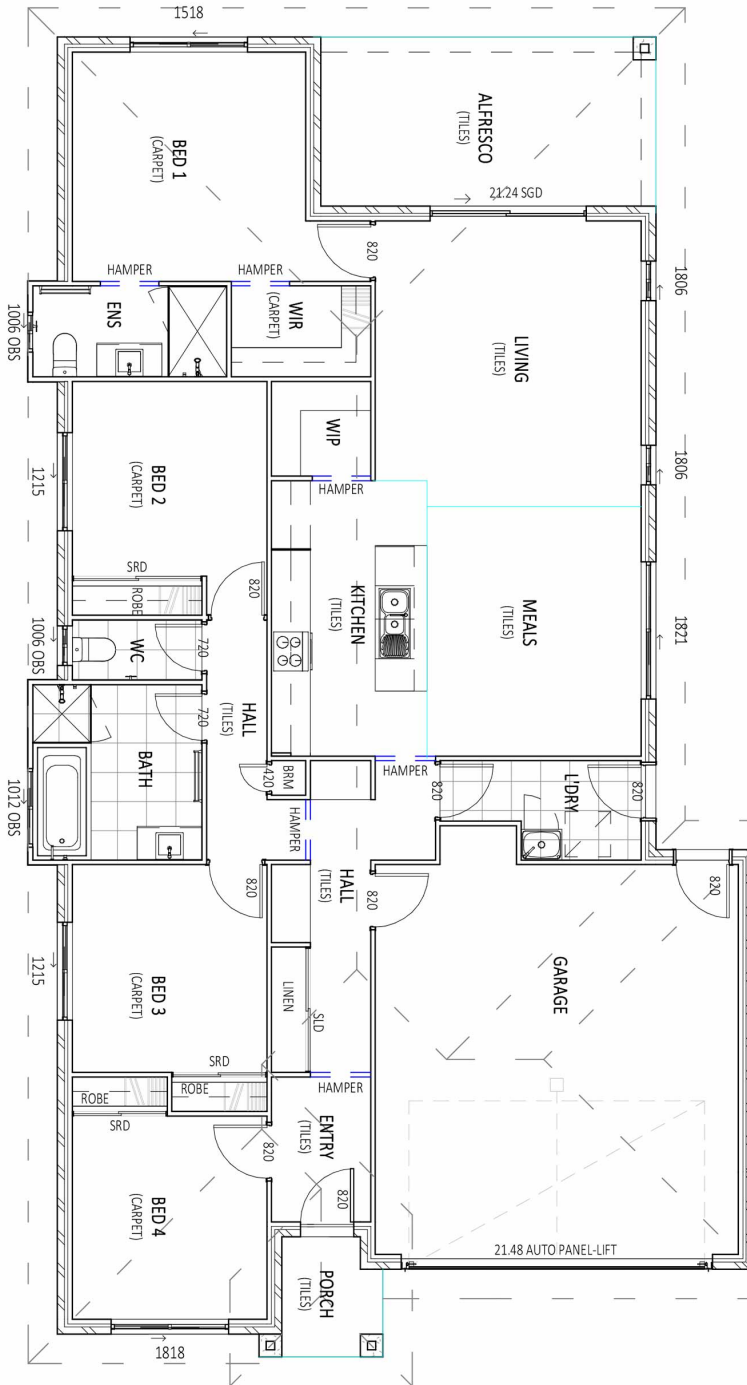

LUXOR MOD

*Artist impression only, all inclusions are as per Specifications of Works. Correct as of 02/09/2021