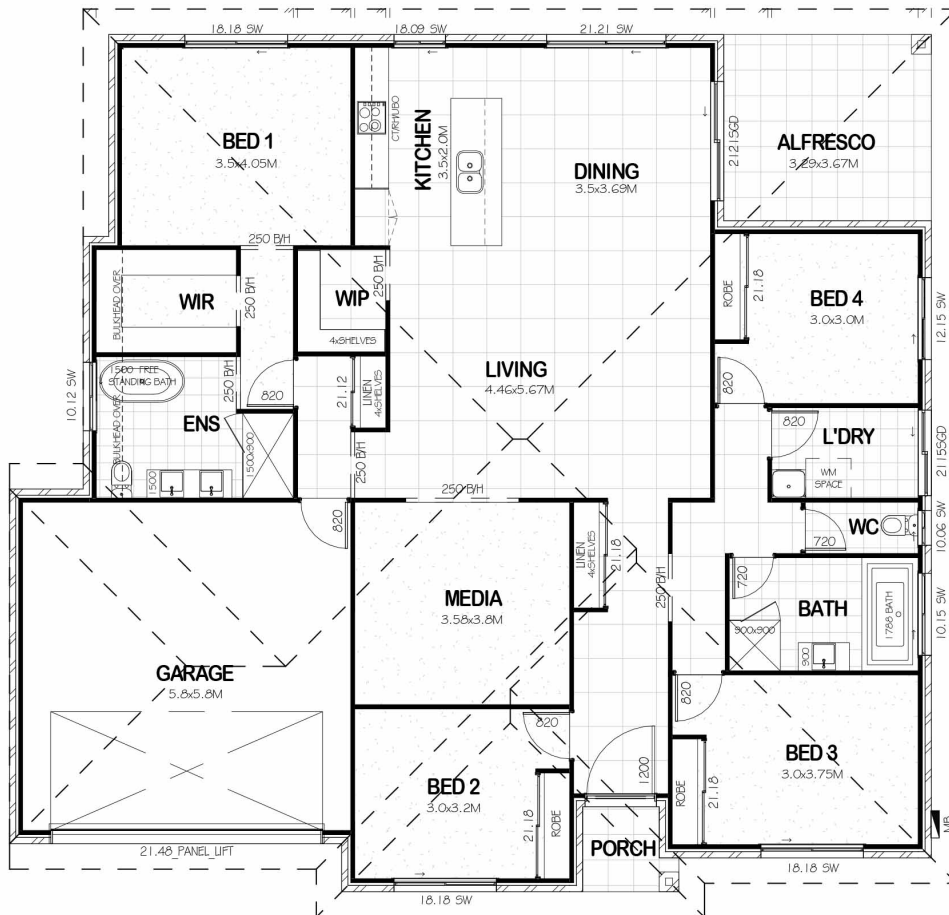

CUSTOM L9

*Artist impression only, all inclusions are as per Specifications of Works. Correct as of 06/10/2021