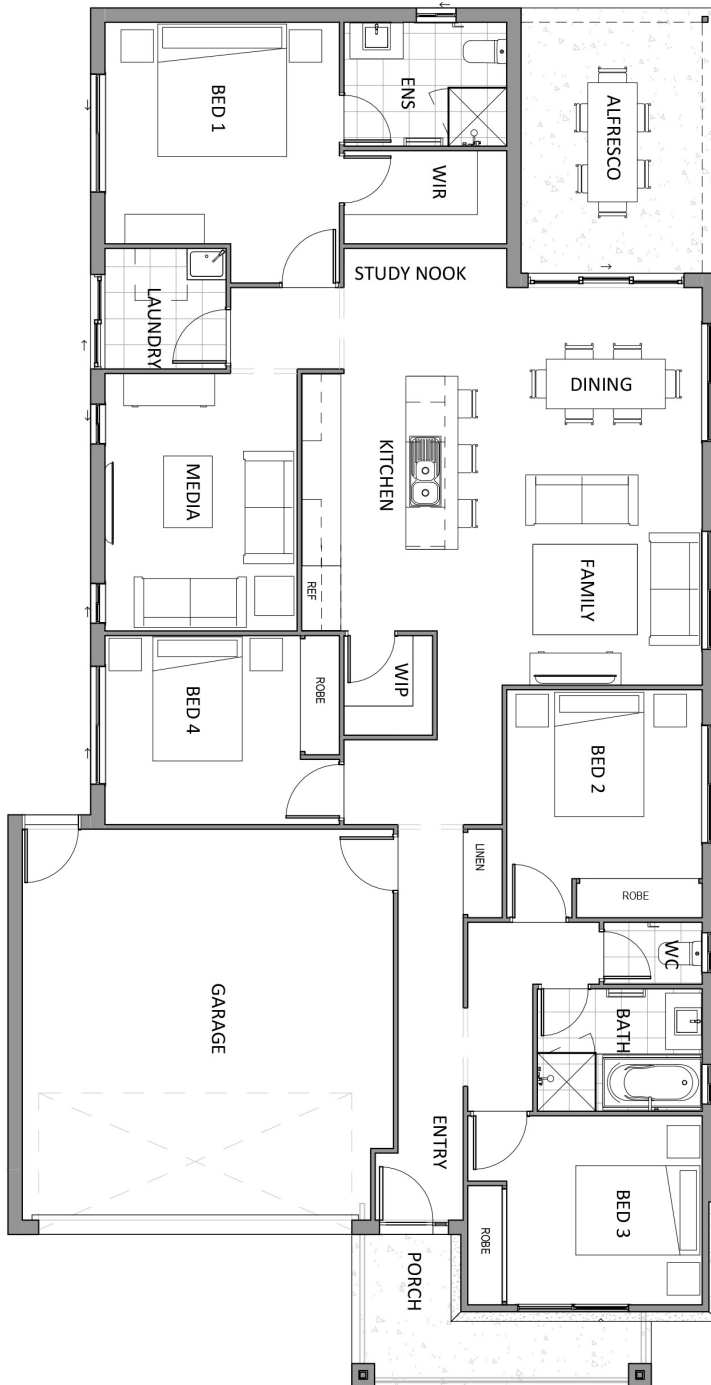

THOMSON

*Artist impression only, all inclusions are as per Specifications of Works. Correct as of 10/01/2022